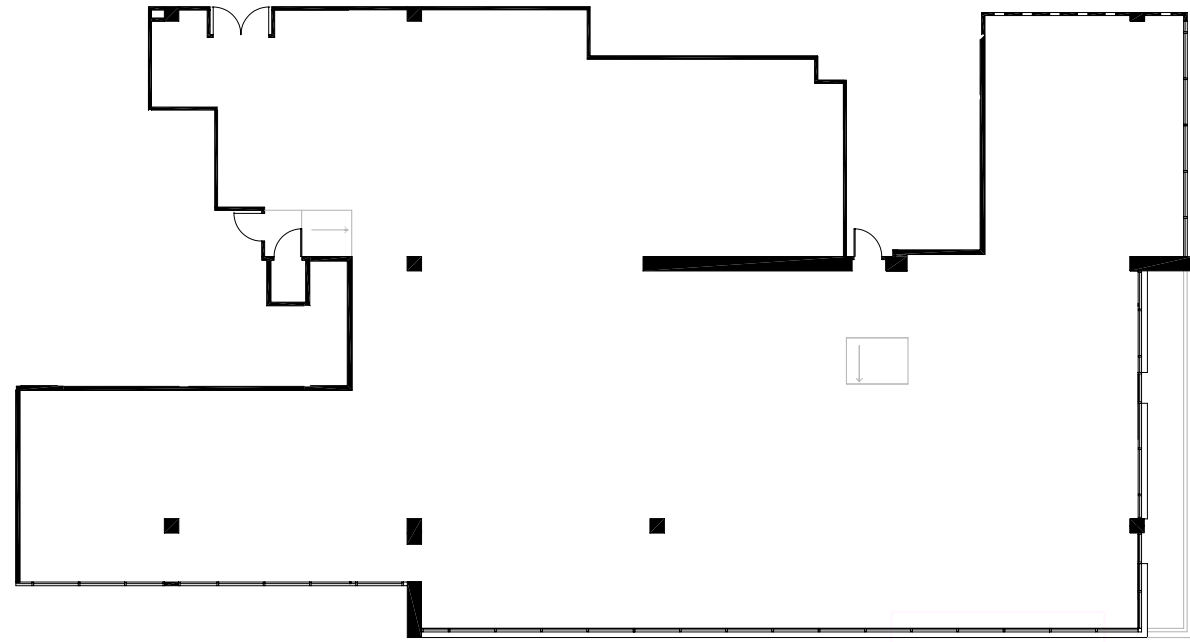

Owner's Representative

Carol Donnelly
Director of Leasing
cdonnelly@ecp-llc.com
650.373.3999

Shoreway Road